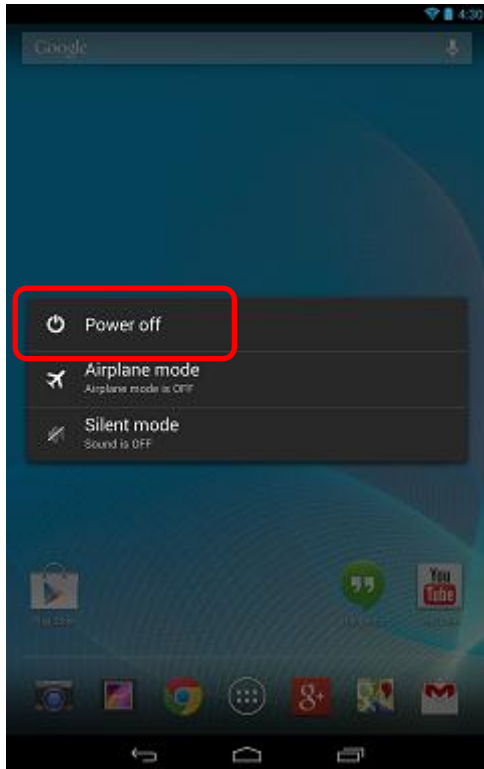

Launcher Mode Setup – Uninstall

9. Press and hold power button
10. Select [Power off]