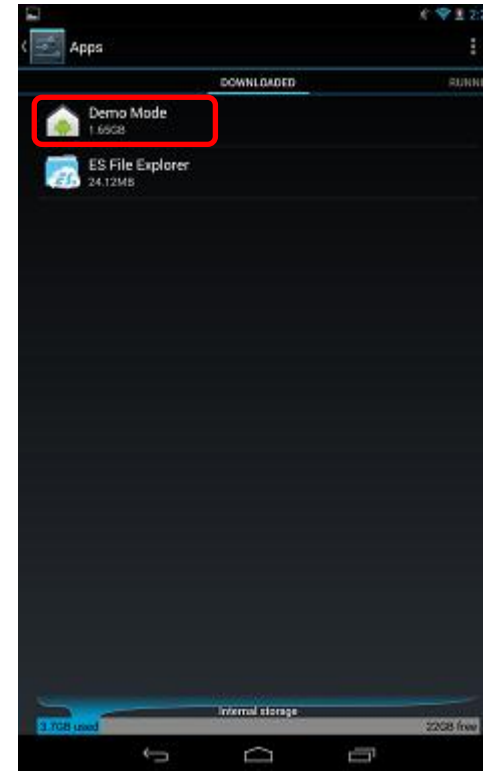

Launcher Mode Setup – Uninstall

6. Tap [Demo Mode]