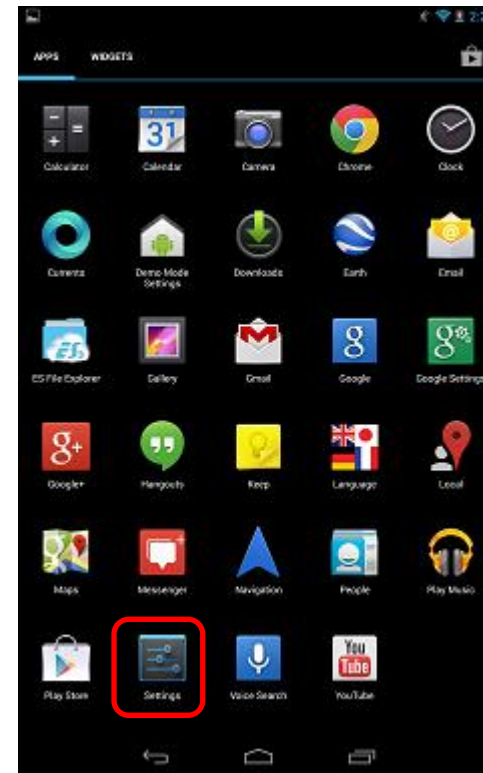

Launcher Mode Setup – Uninstall

4. Tap [Settings]