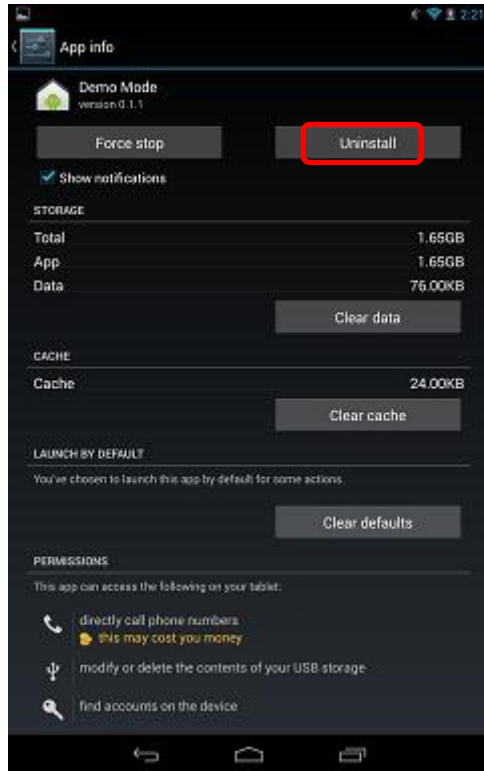

Launcher Mode Setup – Uninstall

7. Tap [uninstall]