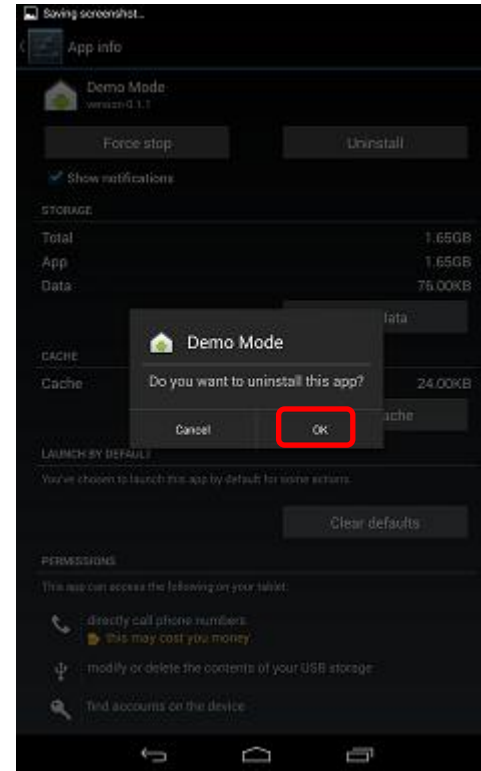

Launcher Mode Setup – Uninstall

8. Select [OK]