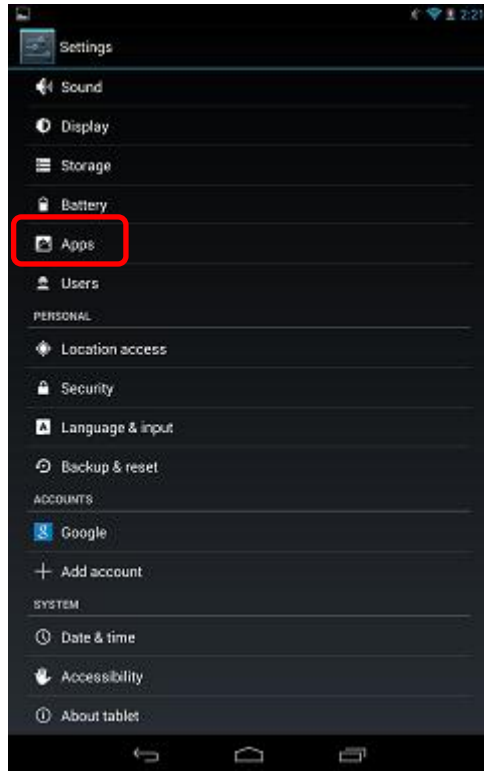

Launcher Mode Setup – Uninstall

5. Tap [Apps]