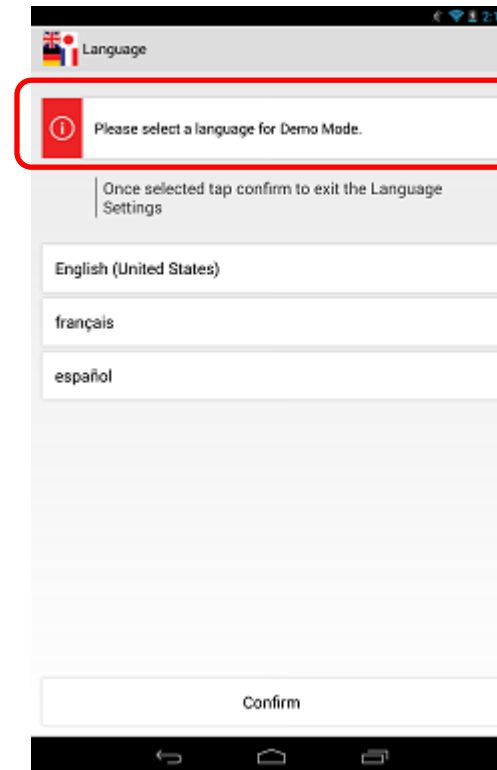

Launcher Mode Setup – Settings

2. Tap [Please select a language for Demo Mode] 5 times until the device shows to [Demo Mode or Launcher selection window]