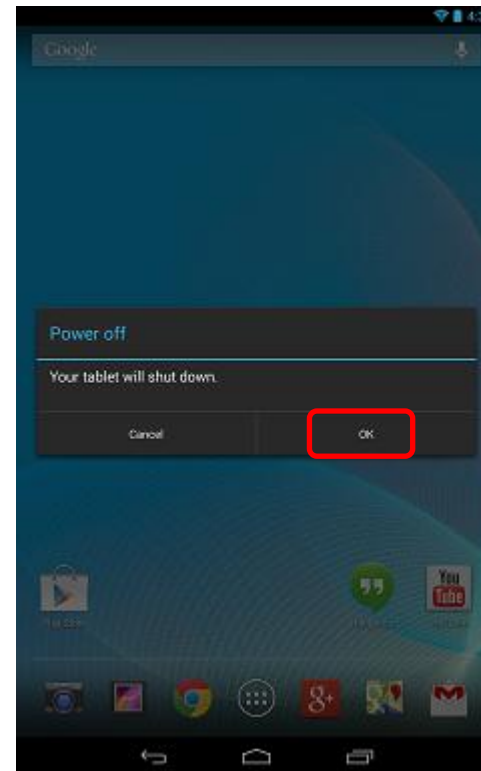

Launcher Mode Setup – Settings

11. Select [OK]
12. Wait until the device powers of. Then, press and hold the power button for 2 seconds to turn on the device.